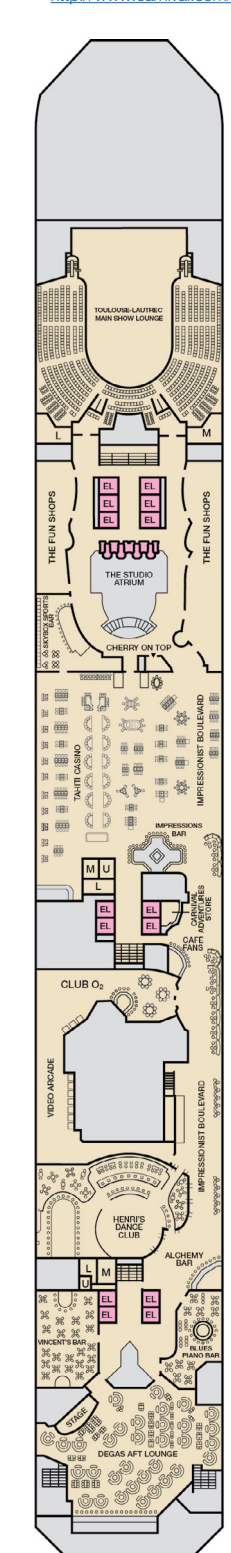

ACCOMMODATIONS SYMBOL LEGEND

- ▶ King Bed does not convert to Twin Beds
- ▲ Twin Bed and Single Sofa Bed
- ★ 2 Twin Beds (convert to King) and Single Sofa Bed
- 2 Twin Beds (convert to King) and 1 Upper Pullman
- ⊙ King Bed (does not convert to Twin Beds) and Single Sofa Bed
- ⋮ 2 Twin Beds (convert to King) and 2 Upper Pullmans
- 2 Twin Beds (convert to King), Single Sofa Bed and 1 Upper Pullman

- † 2 Twin Beds (convert to King) and Double Sofa Bed
- ∨ 2 Twin Beds (convert to King), Single Sofa Bed and 2 Uppers Beds do not convert to king when both Upper Pullmans in use
- ▷ 2 Twin Beds (convert to King), Double Sofa Bed and 1 Lower Pullman
- ≡ 2 Twin Beds (convert to King), Single Sofa Bed with Convertible Bunk
- ◆ Stateroom with 2 Porthole Windows

CATEGORIES

- 1A Interior Upper/Lower
- PT Porthole
- 4A 4B 4C 4D 4E 4F 4G 4H Interior
- 4J Interior with Picture Window (obstructed views)
- 6A 6B 6C Ocean View
- 6J Scenic Ocean View
- 6K Scenic Grand Ocean View
- 8A 8B 8C 8D 8E 8F Balcony
- 8H 8N Aft-View Extended Balcony
- 9B Premium Balcony
- 9C Premium Vista Balcony
- 0S Ocean Suite
- CS Grand Suite
- CS Captain's Suite

Gross Tonnage: 110,000 Length: 952 Feet Beam: 116 Feet  
Cruising Speed: 21 Knots Guest Capacity: 2,980 (Double Occupancy)  
Total Staff: 1,150 Registry: Panama

Riviera • Deck 1

Main • Deck 2

Lobby • Deck 3