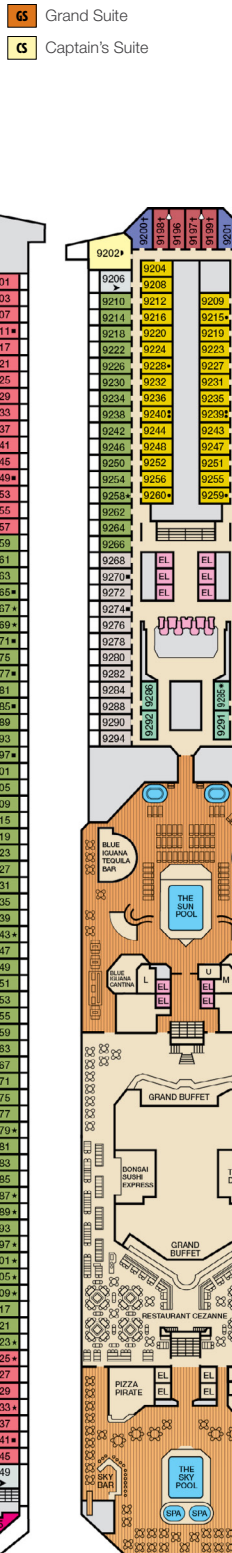

- † 2 Twin Beds (convert to King) and Double Sofa Bed
- ∨ 2 Twin Beds (convert to King), Single Sofa Bed and 2 Uppers Beds do not convert to king when both Upper Pullmans in use
- ▷ 2 Twin Beds (convert to King), Double Sofa Bed and 1 Lower Pullman
- ≡ 2 Twin Beds (convert to King), Single Sofa Bed with Convertible Bunk
- ◆ Stateroom with 2 Porthole Windows

CATEGORIES

- 1A Interior Upper/Lower
- PT Porthole
- 4A 4B 4C 4D 4E 4F 4G 4H Interior
- 4J Interior with Picture Window (obstructed views)
- 6A 6B 6C Ocean View
- 6J Scenic Ocean View
- 6K Scenic Grand Ocean View
- 8A 8B 8C 8D 8E 8F Balcony
- 8H 8N Aft-View Extended Balcony
- 9B Premium Balcony
- 9C Premium Vista Balcony
- 0S Ocean Suite
- CS Grand Suite
- CS Captain's Suite

Gross Tonnage: 110,000 Length: 952 Feet Beam: 116 Feet  
Cruising Speed: 21 Knots Guest Capacity: 2,980 (Double Occupancy)  
Total Staff: 1,150 Registry: Panama

Riviera • Deck 1

Main • Deck 2

Lobby • Deck 3

Atlantic • Deck 4

Promenade • Deck 5

Upper • Deck 6

Empress • Deck 7

Verandah • Deck 8

Lido • Deck 9

Panorama • Deck 10

Aft Spa • Deck 11