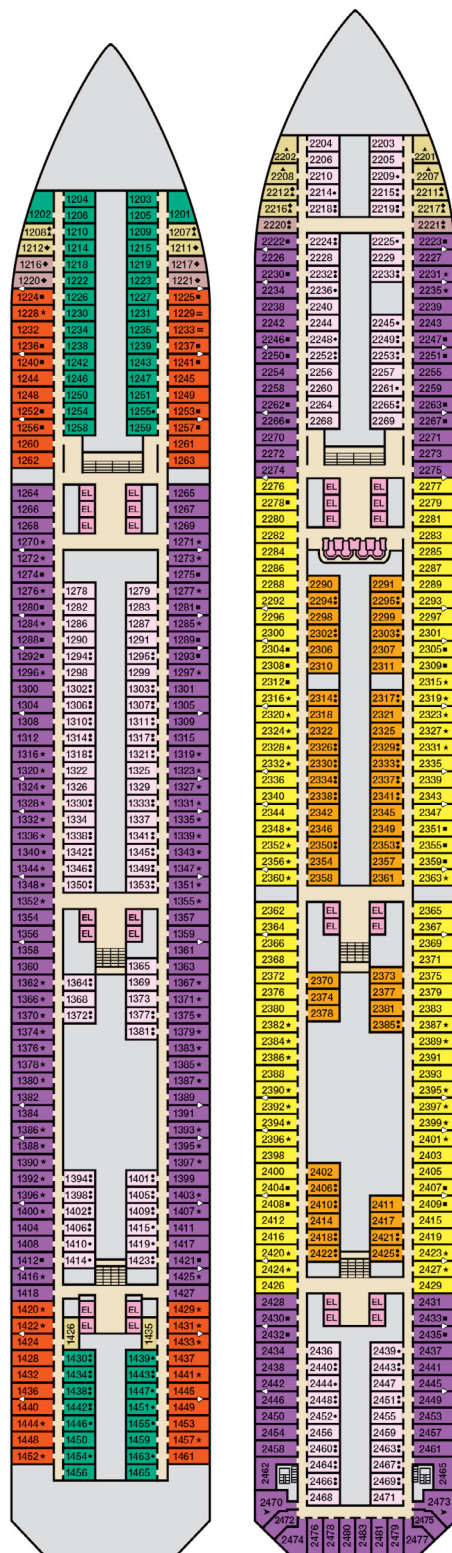

ACCOMMODATIONS SYMBOL LEGEND

- ▶ King Bed does not convert to Twin Beds
- ▲ Twin Bed and Single Sofa Bed
- ★ 2 Twin Beds (convert to King) and Single Sofa Bed
- 2 Twin Beds (convert to King) and 1 Upper Pullman
- ⊙ King Bed (does not convert to Twin Beds) and Single Sofa Bed
- ⋮ 2 Twin Beds (convert to King) and 2 Upper Pullmans
- 2 Twin Beds (convert to King), Single Sofa Bed and 1 Upper Pullman

- † 2 Twin Beds (convert to King) and Double Sofa Bed
- ∨ 2 Twin Beds (convert to King), Single Sofa Bed and 2 Uppers Beds do not convert to king when both Upper Pullmans in use
- ▷ 2 Twin Beds (convert to King), Double Sofa Bed and 1 Lower Pullman
- ≡ 2 Twin Beds (convert to King), Single Sofa Bed with Convertible Bunk
- ◆ Stateroom with 2 Porthole Windows

- ◁ Connecting staterooms (ideal for families and groups of friends)
- U Unisex Wheelchair Accessible Restroom
- ★ Twin beds do not convert to a King Bed.
- 6B Staterooms with obstructed views: 2446, 2449.
- ⊙ All accommodations are non-smoking.

Gross Tonnage: 110,000 Length: 952 Feet Beam: 116 Feet  
Cruising Speed: 21 Knots Guest Capacity: 2,980 (Double Occupancy)  
Total Staff: 1,150 Registry: Panama

Riviera • Deck 1

Main • Deck 2

Lobby • Deck 3