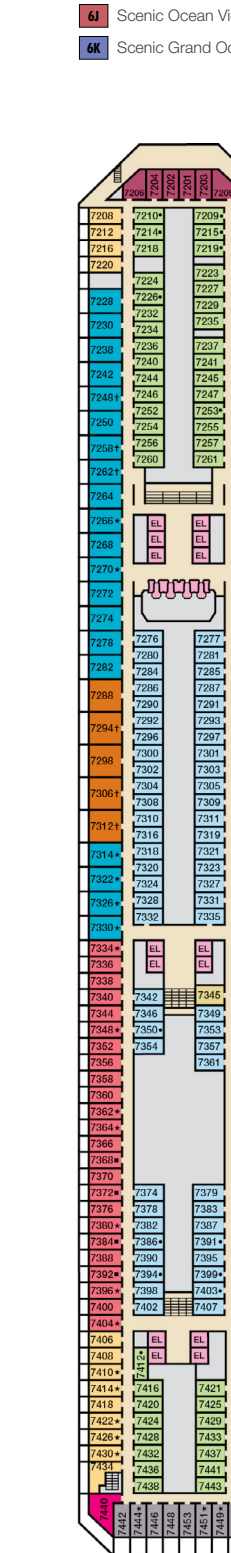

- † 2 Twin Beds (convert to King) and Double Sofa Bed
- ∨ 2 Twin Beds (convert to King), Single Sofa Bed and 2 Uppers Beds do not convert to king when both Upper Pullmans in use
- ▷ 2 Twin Beds (convert to King), Double Sofa Bed and 1 Lower Pullman
- ≡ 2 Twin Beds (convert to King), Single Sofa Bed with Convertible Bunk
- ◆ Stateroom with 2 Porthole Windows

CATEGORIES

- 1A Interior Upper/Lower
- PT Porthole
- 4A 4B 4C 4D 4E 4F 4G 4H Interior
- 4J Interior with Picture Window (obstructed views)
- 6A 6B 6C Ocean View
- 6J Scenic Ocean View
- 6K Scenic Grand Ocean View
- 8A 8B 8C 8D 8E 8F Balcony
- 8H 8N Aft-View Extended Balcony
- 9B Premium Balcony
- 9C Premium Vista Balcony
- 0S Ocean Suite
- CS Grand Suite
- CS Captain's Suite

Gross Tonnage: 110,000 Length: 952 Feet Beam: 116 Feet  
Cruising Speed: 21 Knots Guest Capacity: 2,980 (Double Occupancy)  
Total Staff: 1,150 Registry: Panama

Riviera • Deck 1

Main • Deck 2

Lobby • Deck 3

Atlantic • Deck 4

Promenade • Deck 5

Upper • Deck 6

Empress • Deck 7

Verandah • Deck 8

Lido • Deck 9

Panorama • Deck 10

Aft Spa • Deck 11