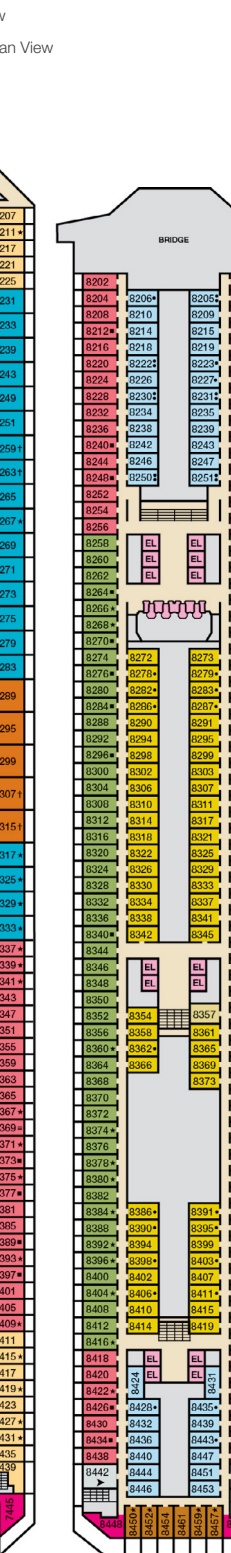

Verandah • Deck 8

Empress • Deck 7