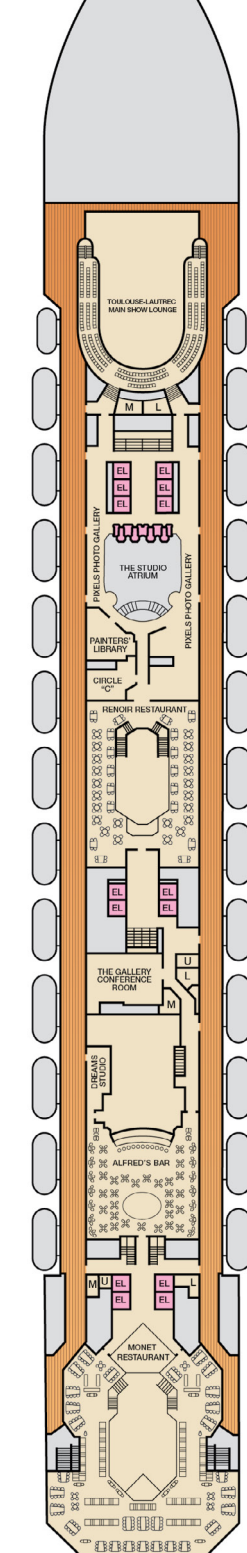

ACCOMMODATIONS SYMBOL LEGEND

- ▶ King Bed does not convert to Twin Beds
- ▲ Twin Bed and Single Sofa Bed
- ★ 2 Twin Beds (convert to King) and Single Sofa Bed
- 2 Twin Beds (convert to King) and 1 Upper Pullman
- ⊙ King Bed (does not convert to Twin Beds) and Single Sofa Bed
- ⋮ 2 Twin Beds (convert to King) and 2 Upper Pullmans
- 2 Twin Beds (convert to King), Single Sofa Bed and 1 Upper Pullman

- † 2 Twin Beds (convert to King) and Double Sofa Bed
- ∨ 2 Twin Beds (convert to King), Single Sofa Bed and 2 Uppers Beds do not convert to king when both Upper Pullmans in use
- ▷ 2 Twin Beds (convert to King), Double Sofa Bed and 1 Lower Pullman
- ≡ 2 Twin Beds (convert to King), Single Sofa Bed with Convertible Bunk
- ◆ Stateroom with 2 Porthole Windows

CATEGORIES

- 1A Interior Upper/Lower
- PT Porthole
- 4A 4B 4C 4D 4E 4F 4G 4H Interior
- 4J Interior with Picture Window (obstructed views)
- 6A 6B 6C Ocean View
- 6J Scenic Ocean View
- 6K Scenic Grand Ocean View
- 8A 8B 8C 8D 8E 8F Balcony
- 8H 8N Aft-View Extended Balcony
- 9B Premium Balcony
- 9C Premium Vista Balcony
- 0S Ocean Suite
- CS Grand Suite
- CS Captain's Suite

Gross Tonnage: 110,000 Length: 952 Feet Beam: 116 Feet  
Cruising Speed: 21 Knots Guest Capacity: 2,980 (Double Occupancy)  
Total Staff: 1,150 Registry: Panama

Riviera • Deck 1

Main • Deck 2

Lobby • Deck 3