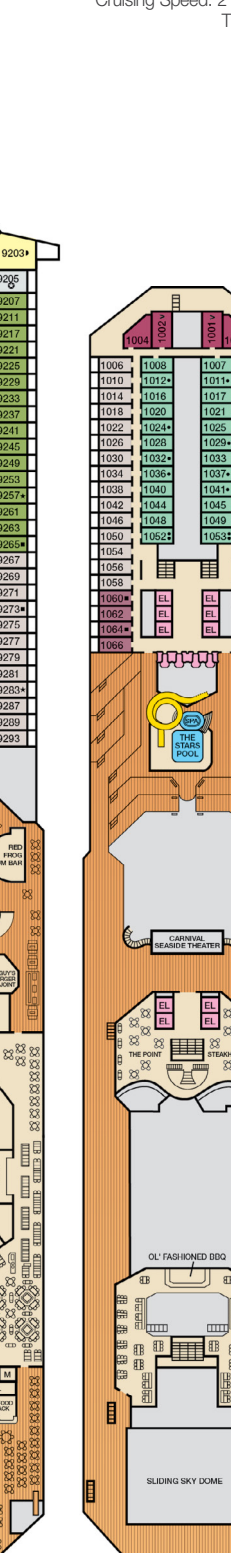

ACCOMMODATIONS SYMBOL LEGEND

- ▶ King Bed does not convert to Twin Beds
- ▲ Twin Bed and Single Sofa Bed
- ★ 2 Twin Beds (convert to King) and Single Sofa Bed
- 2 Twin Beds (convert to King) and 1 Upper Pullman
- ⊙ King Bed (does not convert to Twin Beds) and Single Sofa Bed
- ⋮ 2 Twin Beds (convert to King) and 2 Upper Pullmans
- 2 Twin Beds (convert to King), Single Sofa Bed and 1 Upper Pullman

- † 2 Twin Beds (convert to King) and Double Sofa Bed
- ∨ 2 Twin Beds (convert to King), Single Sofa Bed and 2 Uppers Beds do not convert to king when both Upper Pullmans in use
- ▷ 2 Twin Beds (convert to King), Double Sofa Bed and 1 Lower Pullman
- ≡ 2 Twin Beds (convert to King), Single Sofa Bed with Convertible Bunk
- ◆ Stateroom with 2 Porthole Windows

- ◁ Connecting staterooms (ideal for families and groups of friends)
- U Unisex Wheelchair Accessible Restroom
- ★ Twin beds do not convert to a King Bed.
- 6B Staterooms with obstructed views: 2446, 2449.
- ⊙ All accommodations are non-smoking.

Atlantic • Deck 4

Promenade • Deck 5

Upper • Deck 6

Empress • Deck 7

Verandah • Deck 8

Lido • Deck 9

Panorama • Deck 10

Aft Spa • Deck 11