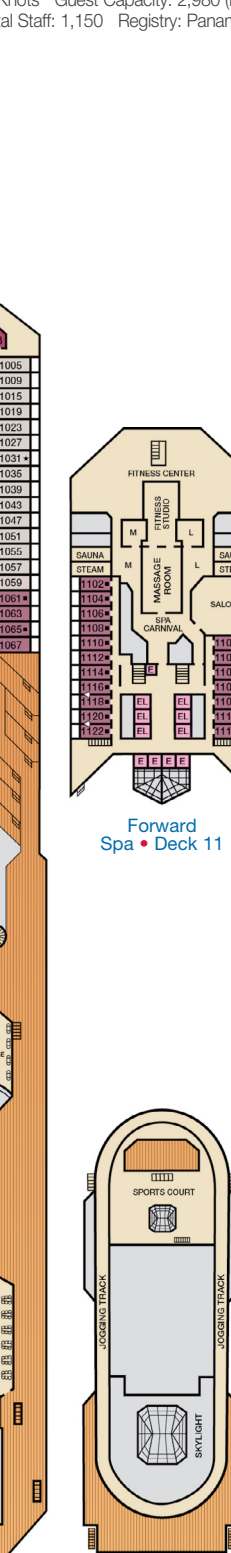

ACCOMMODATIONS SYMBOL LEGEND

- ▶ King Bed does not convert to Twin Beds
- ▲ Twin Bed and Single Sofa Bed
- ★ 2 Twin Beds (convert to King) and Single Sofa Bed
- 2 Twin Beds (convert to King) and 1 Upper Pullman
- ⊙ King Bed (does not convert to Twin Beds) and Single Sofa Bed
- ⋮ 2 Twin Beds (convert to King) and 2 Upper Pullmans
- 2 Twin Beds (convert to King), Single Sofa Bed and 1 Upper Pullman

- † 2 Twin Beds (convert to King) and Double Sofa Bed
- ∨ 2 Twin Beds (convert to King), Single Sofa Bed and 2 Uppers Beds do not convert to king when both Upper Pullmans in use
- ▷ 2 Twin Beds (convert to King), Double Sofa Bed and 1 Lower Pullman
- ≡ 2 Twin Beds (convert to King), Single Sofa Bed with Convertible Bunk
- ◆ Stateroom with 2 Porthole Windows

Gross Tonnage: 110,000 Length: 952 Feet Beam: 116 Feet  
Cruising Speed: 21 Knots Guest Capacity: 2,980 (Double Occupancy)  
Total Staff: 1,150 Registry: Panama

Riviera • Deck 1

Main • Deck 2

Lobby • Deck 3

Atlantic • Deck 4

Promenade • Deck 5

Upper • Deck 6

Empress • Deck 7

Verandah • Deck 8

Lido • Deck 9

Panorama • Deck 10

Aft Spa • Deck 11