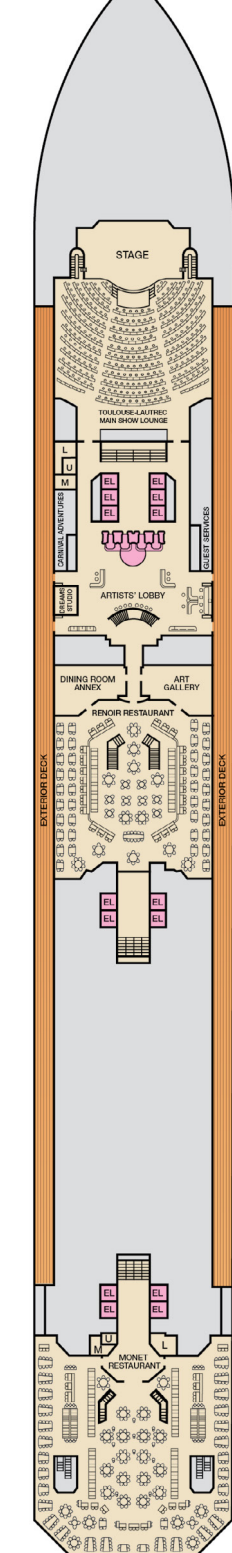

ACCOMMODATIONS SYMBOL LEGEND

- ▶ King Bed does not convert to Twin Beds
- ▲ Twin Bed and Single Sofa Bed
- ★ 2 Twin Beds (convert to King) and Single Sofa Bed
- 2 Twin Beds (convert to King) and 1 Upper Pullman
- ⊙ King Bed (does not convert to Twin Beds) and Single Sofa Bed
- ⋮ 2 Twin Beds (convert to King) and 2 Upper Pullmans
- 2 Twin Beds (convert to King), Single Sofa Bed and 1 Upper Pullman

- † 2 Twin Beds (convert to King) and Double Sofa Bed
- ∨ 2 Twin Beds (convert to King), Single Sofa Bed and 2 Uppers Beds do not convert to king when both Upper Pullmans in use
- ▷ 2 Twin Beds (convert to King), Double Sofa Bed and 1 Lower Pullman
- ≡ 2 Twin Beds (convert to King), Single Sofa Bed with Convertible Bunk
- ◆ Stateroom with 2 Porthole Windows

CATEGORIES

- 1A Interior Upper/Lower
- PT Porthole
- 4A 4B 4C 4D 4E 4F 4G 4H Interior
- 4J Interior with Picture Window (obstructed views)
- 6A 6B 6C Ocean View
- 6J Scenic Ocean View
- 6K Scenic Grand Ocean View
- 8A 8B 8C 8D 8E 8F Balcony
- 8H 8N Aft-View Extended Balcony
- 9B Premium Balcony
- 9C Premium Vista Balcony
- 0S Ocean Suite
- CS Grand Suite
- CS Captain's Suite

Gross Tonnage: 110,000 Length: 952 Feet Beam: 116 Feet  
Cruising Speed: 21 Knots Guest Capacity: 2,980 (Double Occupancy)  
Total Staff: 1,150 Registry: Panama

Riviera • Deck 1

Main • Deck 2

Lobby • Deck 3