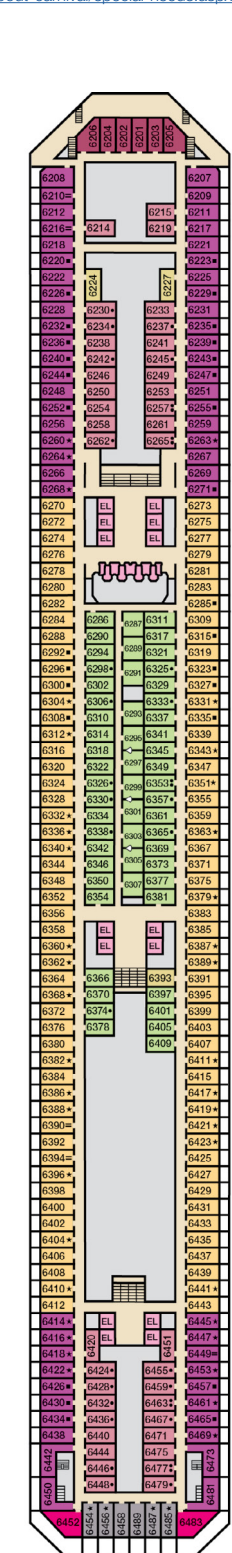

Upper • Deck 6